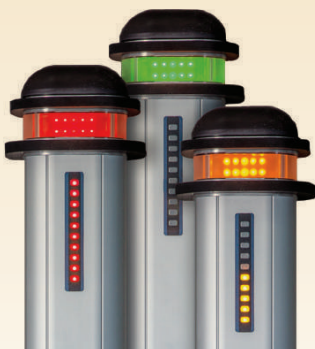

Versatile for Screening People

Deploy Cellsense to prevent smuggled contraband entry and use throughout the facility. Adapts instantly between freestanding or wall-mounted with unique detachable base

Bars show strength of detection

Search Locations

- Reception
- Checkpoints
- Transport
- Line Searches
- Mail & Packages
- Visitors
- Work Crew
- Staff
- Bedding
- Laundry
- Incoming Goods
- Surprise and covert capability

Green = No detection
Amber = Items detected
Red = Strong detection